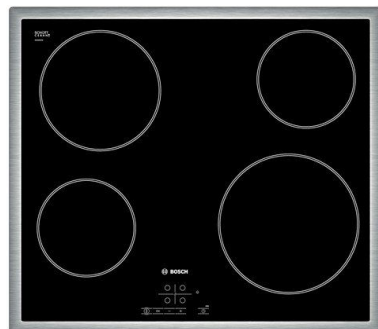

TURAIDA's
KVARTĀLS

Sanitary ware

*Stone mass sink
PAA Delta*

*Toilet bowl Villeroy &
Boch O.novo*

*Sink faucet
Hansgrohe Focus E2*

*Kitchen sink faucet
Hansgrohe Focus E2*

Bidet Villeroy & Boch O.novo

*Bidet mixer
Hansgrohe Focus E2*

*Stainless steel kitchen sink
FRANKE PMN611*

*· Images are for information only and may differ from the original
· Seller reserves the right to replace item with a similar without notice*

TURAIDA's
KVARTĀLS

Household appliances

Built-in range-hood AMICA OTS 625I

Built-in glass-ceramic cook top with a steel frame around the perimeter BOSCH PKE645B17E

Built-in electric oven BOSCH HBN231E1L

- Images are for information only and may differ from the original
- Seller reserves the right to replace item with a similar without notice

Household appliances

Detached fridge
BOSCH KGW36VL30S

Built-in dishwasher
BOSCH SPV 50E00EU

- Images are for information only and may differ from the original
- Seller reserves the right to replace item with a similar without notice