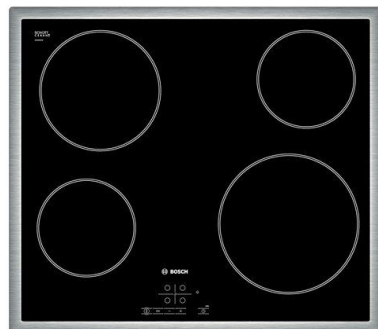

TURDAIDA's
KVARTĀLS

Sanitary ware

*Stone mass sink
PAA Delta*

*Toilet bowl Villeroy &
Boch O.novo*

*Sink faucet
Hansgrohe Focus E2*

*Kitchen sink faucet
Hansgrohe Focus E2*

Bidet Villeroy & Boch O.novo

*Bidet mixer
Hansgrohe Focus E2*

*Stainless steel kitchen sink
FRANKE PMN611*

*· Images are for information only and may differ from the original
· Seller reserves the right to replace item with a similar without notice*

TURAIDA's
KVARTĀLS

Household appliances

Built-in range-hood AMICA OTS 625I

Built-in glass-ceramic cook top with a steel frame around the perimeter BOSCH PKE645B17E

Built-in electric oven BOSCH HBN231E1L

- Images are for information only and may differ from the original
- Seller reserves the right to replace item with a similar without notice

Household appliances

Detached fridge
BOSCH KGW36VL30S

Built-in dishwasher
BOSCH SPV 50E00EU

· Images are for information only and may differ from the original
· Seller reserves the right to replace item with a similar without notice