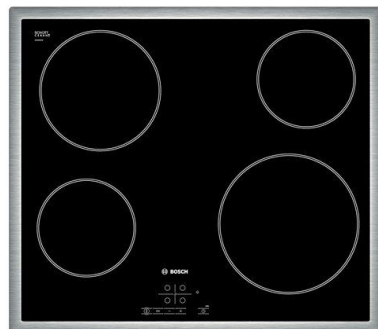

TURDAIDA's
KVARTĀLS

Sanitary ware

*Stone mass sink
PAA Delta*

*Toilet bowl Villeroy &
Boch O.novo*

*Sink faucet
Hansgrohe Focus E2*

*Kitchen sink faucet
Hansgrohe Focus E2*

Bidet Villeroy & Boch O.novo

*Bidet mixer
Hansgrohe Focus E2*

*Stainless steel kitchen sink
FRANKE PMN611*

*· Images are for information only and may differ from the original
· Seller reserves the right to replace item with a similar without notice*

TURDAIDA's
KVARTĀLS

Household appliances

Built-in range-hood AMICA OTS 625I

Built-in glass-ceramic cook top with a steel frame around the perimeter BOSCH PKE645B17E

Built-in electric oven BOSCH HBN231E1L

- Images are for information only and may differ from the original
- Seller reserves the right to replace item with a similar without notice

Household appliances

Detached fridge
BOSCH KGW36VL30S

Built-in dishwasher
BOSCH SPV 50E00EU

· Images are for information only and may differ from the original
· Seller reserves the right to replace item with a similar without notice