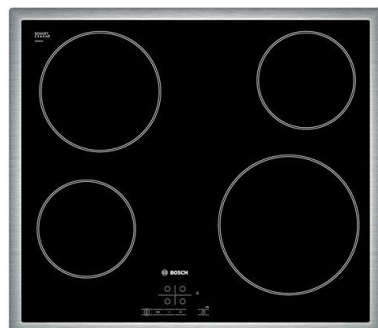

TURAIDA's
KVARTĀLS

Sanitary ware

*Stone mass sink
PAA Delta*

*Toilet bowl Villeroy &
Boch O.novo*

*Sink faucet
Hansgrohe Focus E2*

*Kitchen sink faucet
Hansgrohe Focus E2*

Bidet Villeroy & Boch O.novo

*Bidet mixer
Hansgrohe Focus E2*

*Stainless steel kitchen sink
FRANKE PMN611*

*· Images are for information only and may differ from the original
· Seller reserves the right to replace item with a similar without notice*

TURAJDA's
KVARTĀLS

Household appliances

Built-in range-hood AMICA OTS 625I

Built-in glass-ceramic cook top with a steel frame around the perimeter BOSCH PKE645B17E

Built-in electric oven BOSCH HBN231E1L

- Images are for information only and may differ from the original
- Seller reserves the right to replace item with a similar without notice

Household appliances

Detached fridge
BOSCH KGW36VL30S

Built-in dishwasher
BOSCH SPV 50E00EU

- Images are for information only and may differ from the original
- Seller reserves the right to replace item with a similar without notice